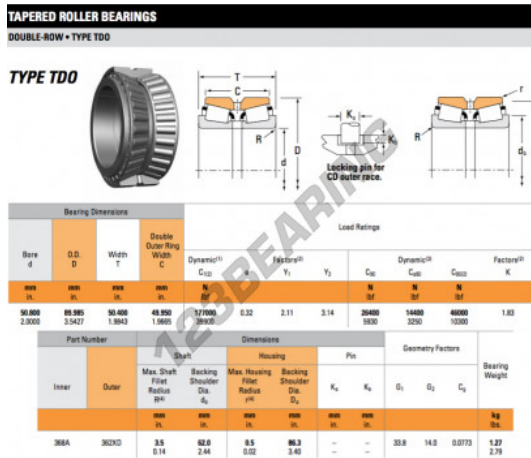

## Tapered roller bearing 368A-362XD-TIMKEN - 368A-362XD-TIMKEN

<https://www.123bearing.com/bearing-housing/roller-bearing/tapered/368a-362xd-timken>

### PRODUCT FEATURES

Brand	TIMKEN
N° Ean13	3663952356204
Inside diameter	50.8 mm
Outside diameter	89.985 mm
Thickness	50.4 mm
Packaging	1

[contact@123bearing.com](mailto:contact@123bearing.com)

(646) 712 9672