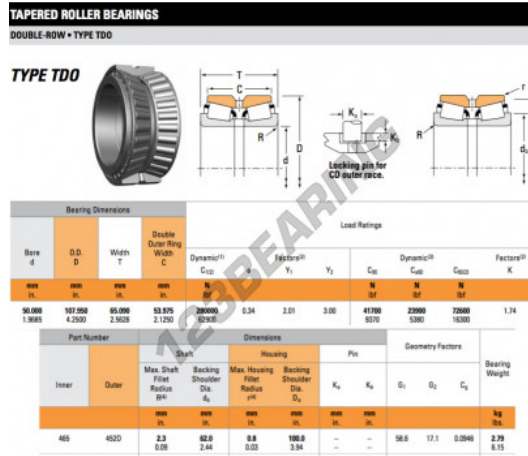

Tapered roller bearing 465-452D-TIMKEN - 465-452D-TIMKEN

<https://www.123bearing.com/bearing-housing/roller-bearing/tapered/465-452d-timken>

PRODUCT FEATURES

Brand	TIMKEN
N° Ean13	3663952356174
Inside diameter	50 mm
Outside diameter	107.95 mm
Thickness	65.09 mm
Packaging	1