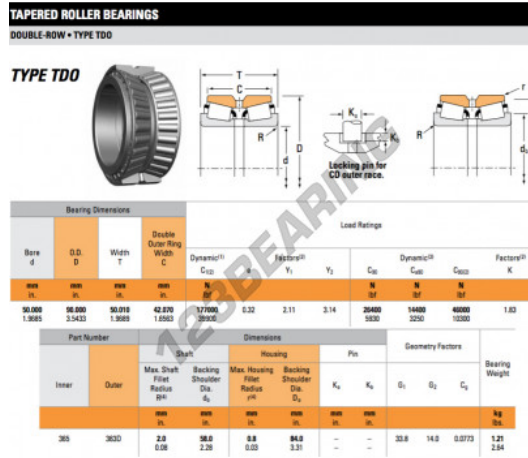

Tapered roller bearing 365-363D-TIMKEN - 365-363D-TIMKEN

<https://www.123bearing.com/bearing-housing/roller-bearing/tapered/365-363d-timken>

PRODUCT FEATURES

Brand	TIMKEN
N° Ean13	3663952356167
Inside diameter	50 mm
Outside diameter	90 mm
Thickness	50.01 mm
Weight	1180 g
Packaging	1