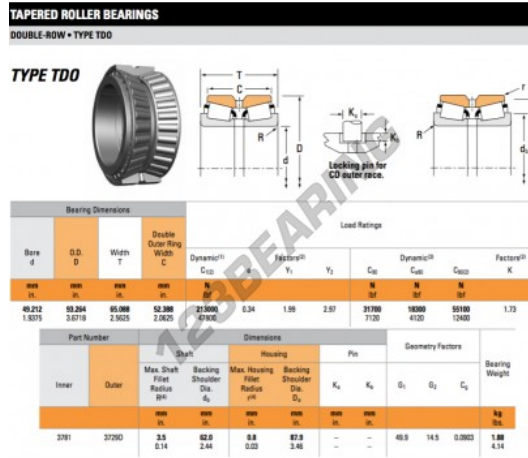

## Tapered roller bearing 3781-3729D-TIMKEN - 3781-3729D-TIMKEN

<https://www.123bearing.com/bearing-housing/roller-bearing/tapered/3781-3729d-timken>

### PRODUCT FEATURES

Brand	TIMKEN
N° Ean13	3663952356136
Inside diameter	49.212 mm
Outside diameter	93.264 mm
Thickness	65.088 mm
Packaging	1

[contact@123bearing.com](mailto:contact@123bearing.com)

(646) 712 9672