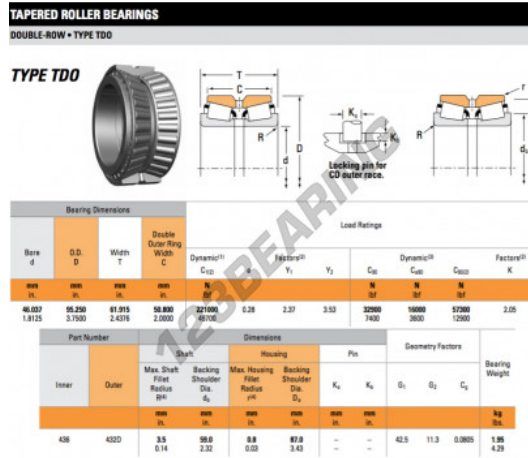

Tapered roller bearing 436-432D-TIMKEN - 436-432D-TIMKEN

<https://www.123bearing.com/bearing-housing/roller-bearing/tapered/436-432d-timken>

PRODUCT FEATURES

Brand	TIMKEN
N° Ean13	3663952356037
Inside diameter	46.037 mm
Outside diameter	95.25 mm
Thickness	61.915 mm
Packaging	1