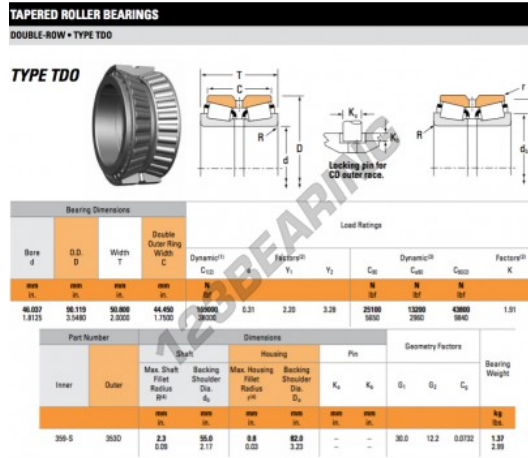

## Tapered roller bearing 359-S-353D-TIMKEN - 359-S-353D-TIMKEN

<https://www.123bearing.com/bearing-housing/roller-bearing/tapered/359-s-353d-timken>

### PRODUCT FEATURES

Brand	TIMKEN
N° Ean13	3663952356013
Inside diameter	46.037 mm
Outside diameter	90.119 mm
Thickness	50.8 mm
Packaging	1

[contact@123bearing.com](mailto:contact@123bearing.com)

(646) 712 9672