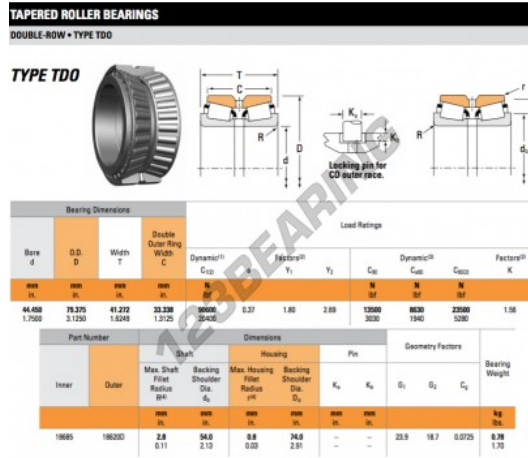

Tapered roller bearing 18685-18620D-TIMKEN - 18685-18620D-TIMKEN

<https://www.123bearing.com/bearing-housing/roller-bearing/tapered/18685-18620d-timken>

PRODUCT FEATURES

Brand	TIMKEN
N° Ean13	3663952355788
Inside diameter	44.45 mm
Outside diameter	79.375 mm
Thickness	41.272 mm
Weight	780 g
Packaging	1