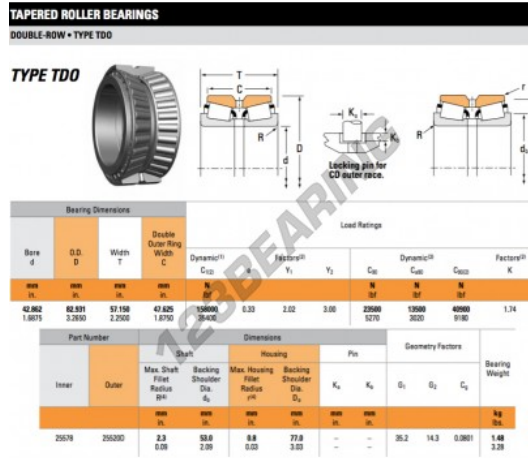

Tapered roller bearing 25578-25520D-TIMKEN - 25578-25520D-TIMKEN

<https://www.123bearing.com/bearing-housing/roller-bearing/tapered/25578-25520d-timken>

PRODUCT FEATURES

Brand	TIMKEN
N° Ean13	3663952355771
Inside diameter	42.862 mm
Inside diameter	1 11/16" inch
Outside diameter	82.931 mm
Outside diameter	3.265" inch
Thickness	57.15 mm
Thickness	2 1/4" inch
Packaging	1