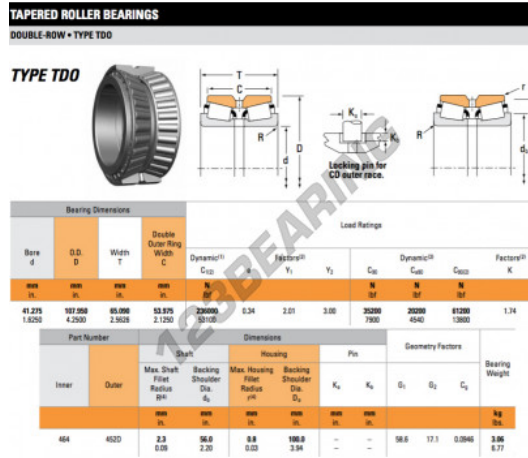

## Tapered roller bearing 464-452D-TIMKEN - 464-452D-TIMKEN

<https://www.123bearing.com/bearing-housing/roller-bearing/tapered/464-452d-timken>

### PRODUCT FEATURES

Brand	TIMKEN
N° Ean13	3663952355757
Inside diameter	41.275 mm
Outside diameter	107.95 mm
Thickness	65.09 mm
Packaging	1

[contact@123bearing.com](mailto:contact@123bearing.com)

(646) 712 9672