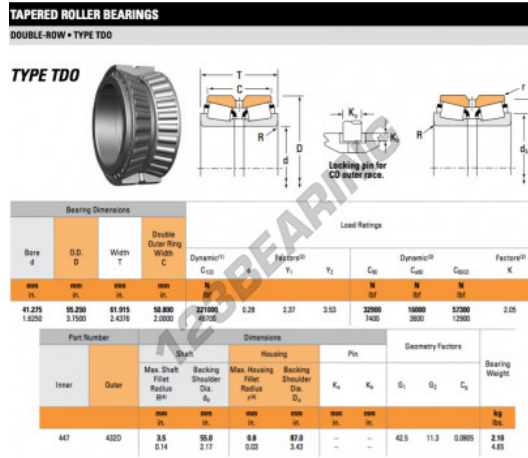

Tapered roller bearing 447-432D-TIMKEN - 447-432D-TIMKEN

<https://www.123bearing.com/bearing-housing/roller-bearing/tapered/447-432d-timken>

PRODUCT FEATURES

Brand	TIMKEN
N° Ean13	3663952355740
Inside diameter	41.275 mm
Inside diameter	1 5/8" inch
Outside diameter	95.25 mm
Outside diameter	3 3/4" inch
Thickness	61.915 mm
Thickness	2.438" inch
Packaging	1