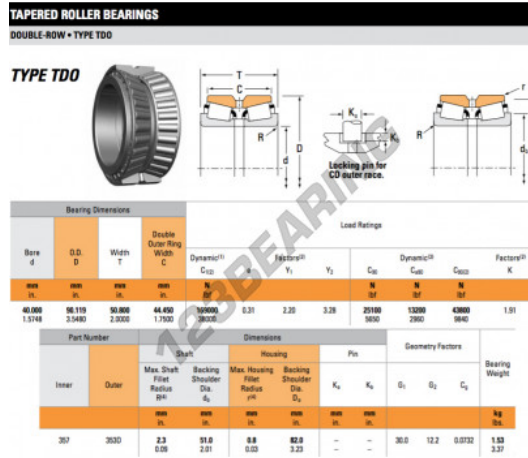

## Tapered roller bearing 357-353D-TIMKEN - 357-353D-TIMKEN

<https://www.123bearing.com/bearing-housing/roller-bearing/tapered/357-353d-timken>

### PRODUCT FEATURES

Brand	TIMKEN
N° Ean13	3663952355702
Inside diameter	40 mm
Outside diameter	90.119 mm
Thickness	50.8 mm
Packaging	1

[contact@123bearing.com](mailto:contact@123bearing.com)

(646) 712 9672