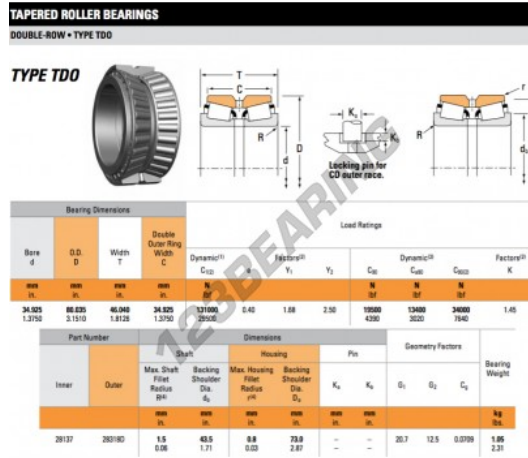

Tapered roller bearing 28137-28318D-TIMKEN - 28137-28318D-TIMKEN

<https://www.123bearing.com/bearing-housing/roller-bearing/tapered/28137-28318d-timken>

PRODUCT FEATURES

Brand	TIMKEN
N° Ean13	3663952355078
Inside diameter	34.925 mm
Outside diameter	80.035 mm
Thickness	46.04 mm
Packaging	1