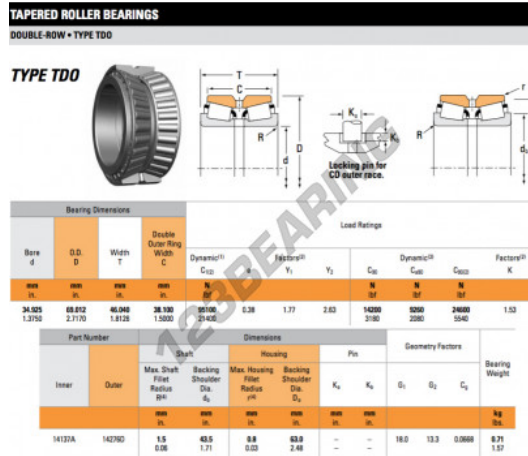

## Tapered roller bearing 14137A-14276D-TIMKEN - 14137A-14276D-TIMKEN

https://www.123bearing.com/bearing-housing/roller-bearing/tapered/14137a-14276d-timken

### PRODUCT FEATURES

Brand	TIMKEN
N° Ean13	3663952355030
Inside diameter	34.925 mm
Outside diameter	69.012 mm
Thickness	46.04 mm
Packaging	1

[contact@123bearing.com](mailto:contact@123bearing.com)

(646) 712 9672