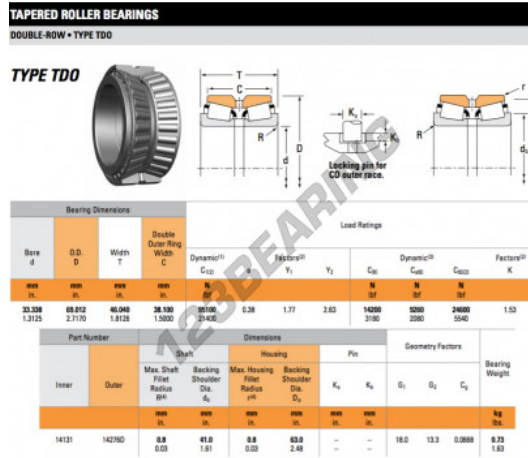

Tapered roller bearing 14131-14276D-TIMKEN - 14131-14276D-TIMKEN

<https://www.123bearing.com/bearing-housing/roller-bearing/tapered/14131-14276d-timken>

PRODUCT FEATURES

Brand	TIMKEN
N° Ean13	3663952354972
Inside diameter	33.338 mm
Outside diameter	69.012 mm
Thickness	46.04 mm
Packaging	1