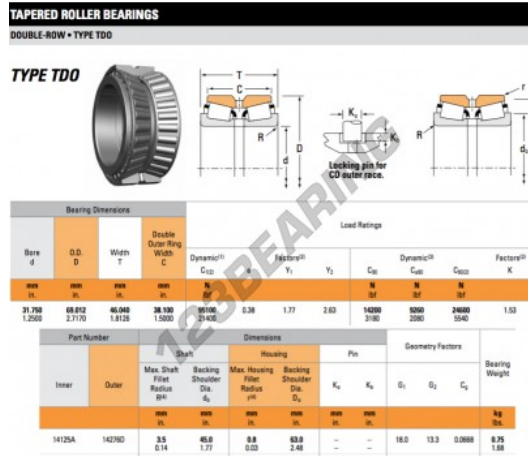

Tapered roller bearing 14125A-14276D-TIMKEN - 14125A-14276D-TIMKEN

https://www.123bearing.com/bearing-housing/roller-bearing/tapered/14125a-14276d-timken

PRODUCT FEATURES

Brand	TIMKEN
N° Ean13	3663952354927
Inside diameter	31.75 mm
Inside diameter	1 1/4" inch
Outside diameter	69.012 mm
Outside diameter	2.717" inch
Thickness	46.04 mm
Thickness	1 13/16" inch
Packaging	1