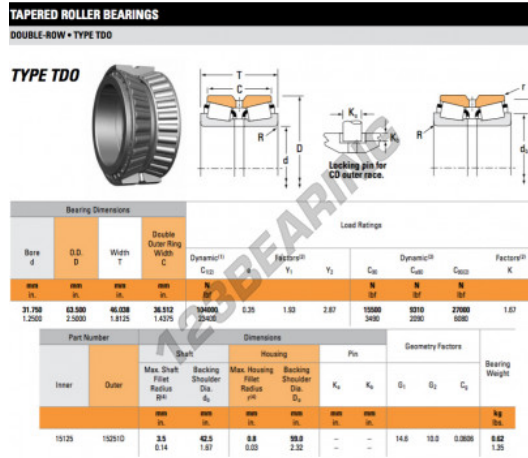

Tapered roller bearing 15125-15251D-TIMKEN - 15125-15251D-TIMKEN

<https://www.123bearing.com/bearing-housing/roller-bearing/tapered/15125-15251d-timken>

PRODUCT FEATURES

Brand	TIMKEN
N° Ean13	3663952354903
Inside diameter	31.75 mm
Inside diameter	1 1/4" inch
Outside diameter	63.5 mm
Outside diameter	2 1/2" inch
Thickness	46.038 mm
Thickness	1 13/16" inch
Packaging	1