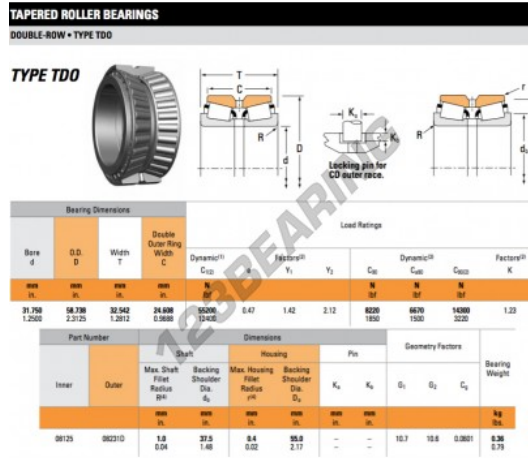

Tapered roller bearing 08125-08231D-TIMKEN - 08125-08231D-TIMKEN

<https://www.123bearing.com/bearing-housing/roller-bearing/tapered/08125-08231d-timken>

PRODUCT FEATURES

Brand	TIMKEN
N° Ean13	3663952354880
Inside diameter	31.75 mm
Outside diameter	58.738 mm
Thickness	32.542 mm
Packaging	1