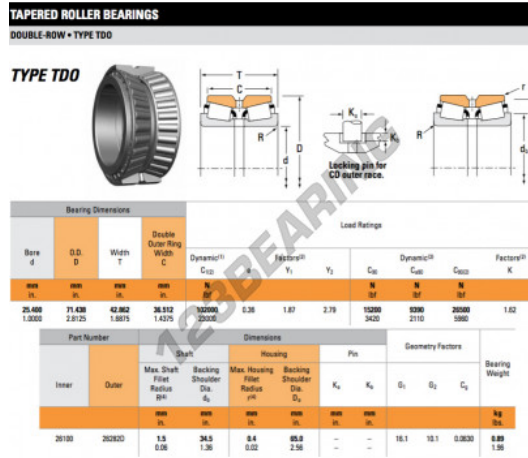

Tapered roller bearing 26100-26282D-TIMKEN - 26100-26282D-TIMKEN

<https://www.123bearing.com/bearing-housing/roller-bearing/tapered/26100-26282d-timken>

PRODUCT FEATURES

Brand	TIMKEN
N° Ean13	3663952354538
Inside diameter	25.4 mm
Outside diameter	71.438 mm
Thickness	42.862 mm
Packaging	1