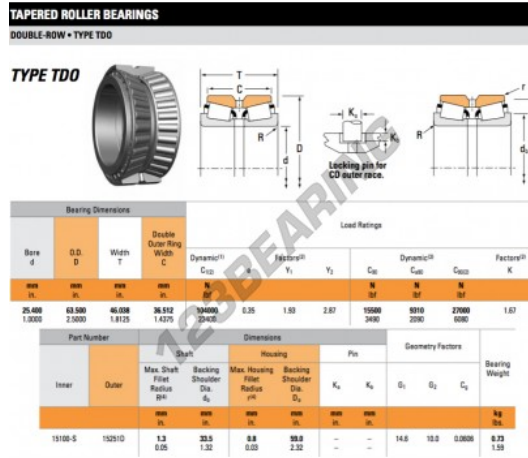

Tapered roller bearing

15100-S-15251D-TIMKEN - 15100-S-15251D-TIMKEN

<https://www.123bearing.com/bearing-housing/roller-bearing/tapered/15100-s-15251d-timken>

PRODUCT FEATURES

Brand	TIMKEN
N° Ean13	3663952354521
Inside diameter	25.4 mm
Outside diameter	63.5 mm
Thickness	46.038 mm
Packaging	1