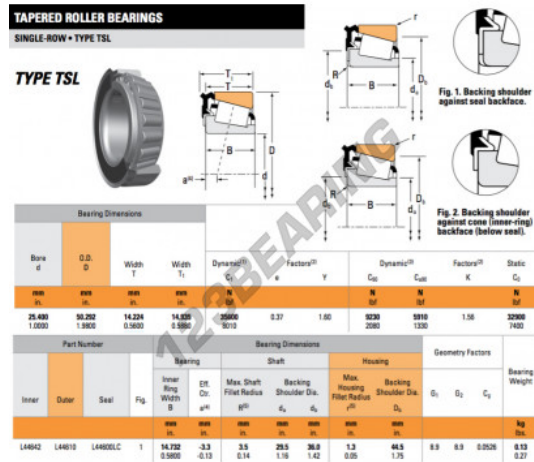

Tapered roller bearing

L44642-L44610-L44600LC-TIMKEN - L44642-L44610-L44600LC-TIMKEN

<https://www.123bearing.com/bearing-housing/roller-bearing/tapered/l44642-l44610-l44600lc-timken>

PRODUCT FEATURES

Brand	TIMKEN
N° Ean13	3663952354309
Inside diameter	25.4 mm
Inside diameter	1" inch
Outside diameter	50.292 mm
Outside diameter	1.98" inch
Thickness	14.935 mm
Thickness	0.588" inch
Packaging	1