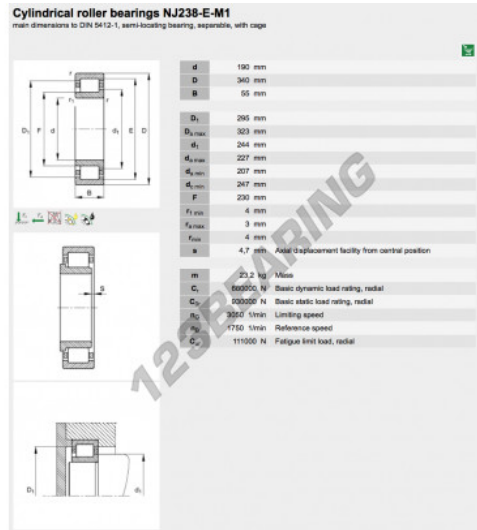

## Roller bearing NJ238-E-M1-FAG - NJ238-E-M1-FAG

<https://www.123bearing.com/bearing-housing/roller-bearing/roller/nj238-e-m1-fag>

### PRODUCT FEATURES

Brand	FAG
N° Ean13	3663952352299
Inside diameter	190 mm
Outside diameter	340 mm
Thickness	55 mm
Packaging	1

[contact@123bearing.com](mailto:contact@123bearing.com)

(646) 712 9672

CRT4 de Lesquin 60 Rue Du Haut De Sainghin 59273 Fretin FRANCE