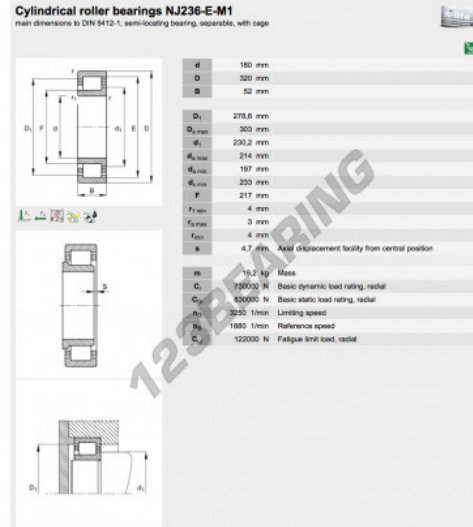

## Roller bearing NJ236-E-M1-FAG - NJ236-E-M1-FAG

<https://www.123bearing.com/bearing-housing/roller-bearing/roller/nj236-e-m1-fag>

### PRODUCT FEATURES

Brand	FAG
N° Ean13	3663952352282
Inside diameter	180 mm
Outside diameter	320 mm
Thickness	52 mm
Packaging	1

[contact@123bearing.com](mailto:contact@123bearing.com)

(646) 712 9672

CRT4 de Lesquin 60 Rue Du Haut De Sainghin 59273 Fretin FRANCE