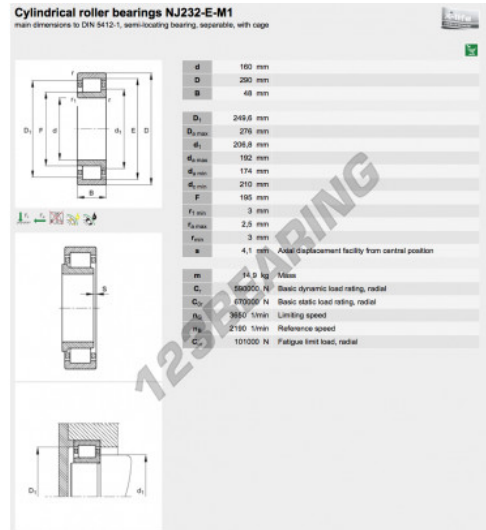

Roller bearing NJ232-E-M1-FAG - NJ232-E-M1-FAG

<https://www.123bearing.com/bearing-housing/roller-bearing/roller/nj232-e-m1-fag>

PRODUCT FEATURES

Brand	FAG
N° Ean13	3663952352268
Inside diameter	160 mm
Outside diameter	290 mm
Thickness	48 mm
Weight	15100 g
Packaging	1