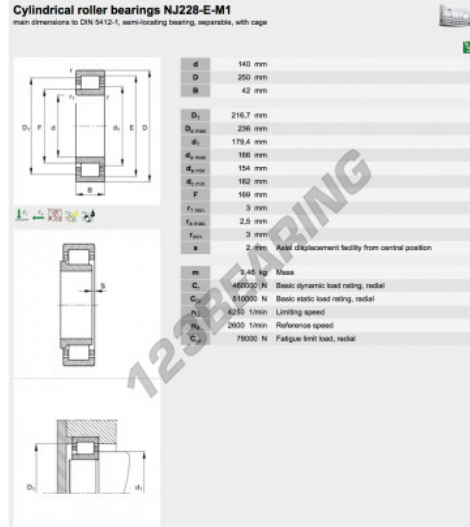

## Roller bearing NJ228-E-M1-FAG - NJ228-E-M1-FAG

<https://www.123bearing.com/bearing-housing/roller-bearing/roller/nj228-e-m1-fag>

### PRODUCT FEATURES

Brand	FAG
N° Ean13	4012801228503
Inside diameter	140 mm
Outside diameter	250 mm
Thickness	42 mm
Weight	9210 g
Packaging	-
Standard	-

[contact@123bearing.com](mailto:contact@123bearing.com)