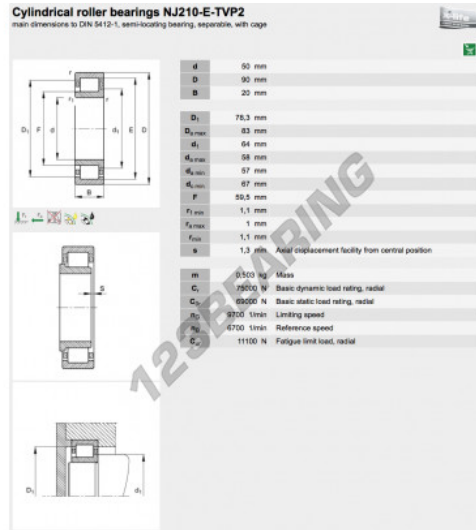

Roller bearing NJ210-E-TVP2-C3-FAG - NJ210-E-TVP2-C3-FAG

<https://www.123bearing.com/bearing-housing/roller-bearing/roller/nj210-e-tvp2-c3-fag>

PRODUCT FEATURES

Brand	FAG
N° Ean13	3663952351667
Inside diameter	50 mm
Outside diameter	90 mm
Thickness	20 mm
Packaging	-
Standard	-