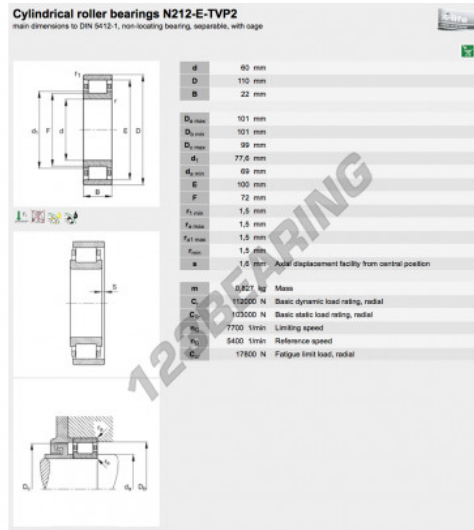

Roller bearing N212-E-TVP2-C3-FAG - N212-E-TVP2-C3-FAG

<https://www.123bearing.com/bearing-housing/roller-bearing/roller/n212-e-tvp2-c3-fag>

PRODUCT FEATURES

Brand	FAG
N° Ean13	3663952350974
Inside diameter	60 mm
Outside diameter	110 mm
Thickness	22 mm
Packaging	1