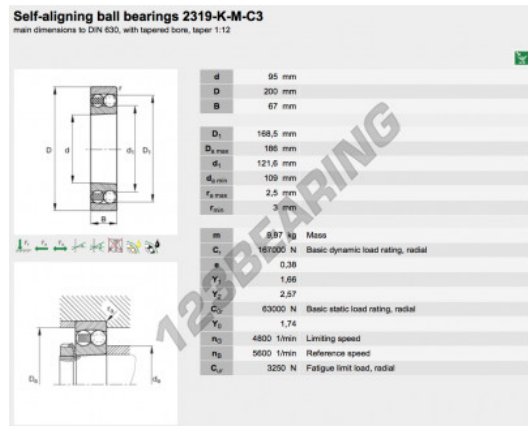

Self aligning ball bearing 2320-K-M-C3-FAG - 2320-K-M-C3-FAG

<https://www.123bearing.com/bearing-housing/deep-groove-bearing/sefl-aligning/2320-k-m-c3-fag>

PRODUCT FEATURES

Brand	FAG
N° Ean13	3663952350653
Inside diameter	100 mm
Outside diameter	215 mm
Thickness	73 mm
Packaging	1