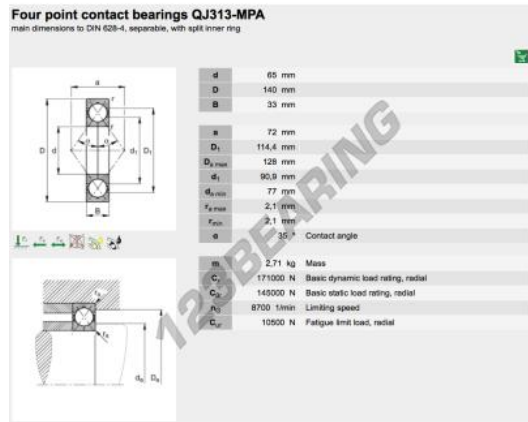

## Deep groove ball bearing single row QJ313-XL-MPA-FAG - QJ313-MPA-FAG

<https://www.123bearing.com/bearing-housing/deep-groove-bearing/single-row/qj313-mpa-fag>

### PRODUCT FEATURES

Brand	FAG
N° Ean13	4012801237864
Inside diameter	65 mm
Outside diameter	140 mm
Thickness	33 mm
Limiting speed	9600 rpm
Weight	2590 g
Dynamic load	171 kN
Static load	145 kN
Packaging	1