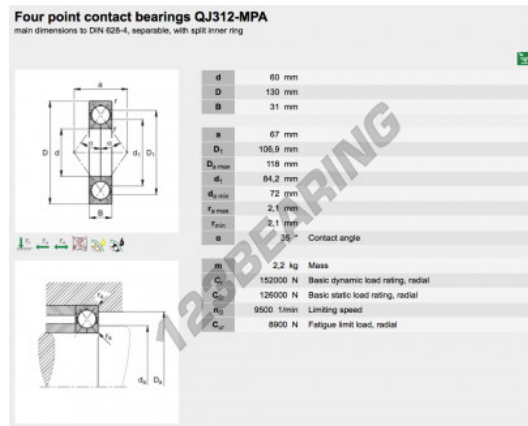

Deep groove ball bearing single row QJ312-MPA-FAG - QJ312-MPA-FAG

<https://www.123bearing.com/bearing-housing/deep-groove-bearing/single-row/qj312-mpa-fag>

PRODUCT FEATURES

Brand	FAG
N° Ean13	3663952350073
Inside diameter	60 mm
Outside diameter	130 mm
Thickness	31 mm
Weight	2137 g
Packaging	1