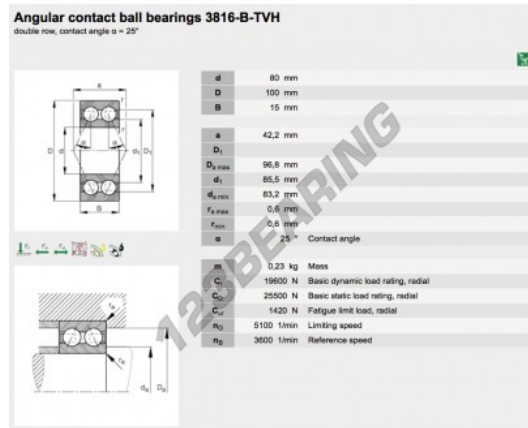

Deep groove ball bearing single row 3816-B-TVH-FAG - 3816-B-TVH-FAG

<https://www.123bearing.com/bearing-housing/deep-groove-bearing/single-row/3816-b-tvh-fag>

PRODUCT FEATURES

Brand	FAG
N° Ean13	3663952349718
Inside diameter	80 mm
Outside diameter	100 mm
Thickness	15 mm
Packaging	1