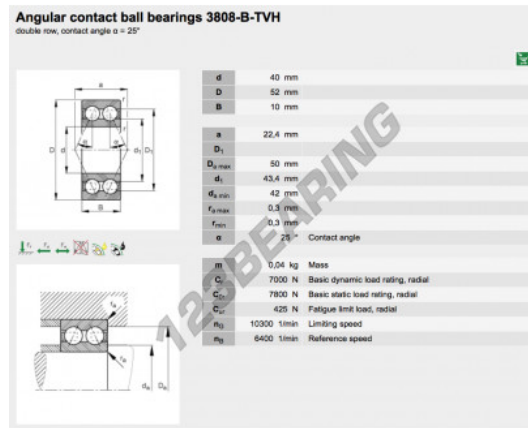

Deep groove ball bearing single row 3808-B-TVH-FAG - 3808-B-TVH-FAG

<https://www.123bearing.com/bearing-housing/deep-groove-bearing/single-row/3808-b-tvh-fag>

PRODUCT FEATURES

Brand	FAG
N° Ean13	3663952349657
Inside diameter	40 mm
Outside diameter	52 mm
Thickness	10 mm
Packaging	1