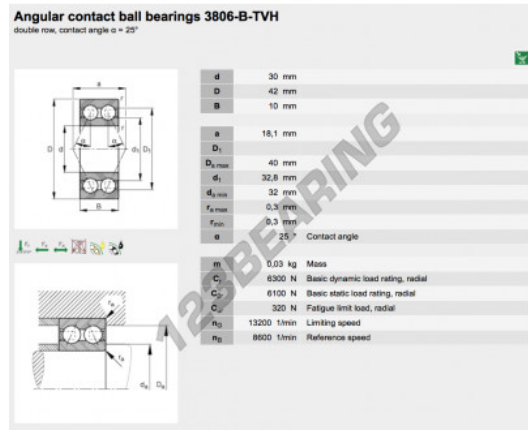

Deep groove ball bearing single row 3806-B-TVH-FAG - 3806-B-TVH-FAG

<https://www.123bearing.com/bearing-housing/deep-groove-bearing/single-row/3806-b-tvh-fag>

PRODUCT FEATURES

Brand	FAG
N° Ean13	3663952349633
Inside diameter	30 mm
Outside diameter	42 mm
Thickness	10 mm
Packaging	1