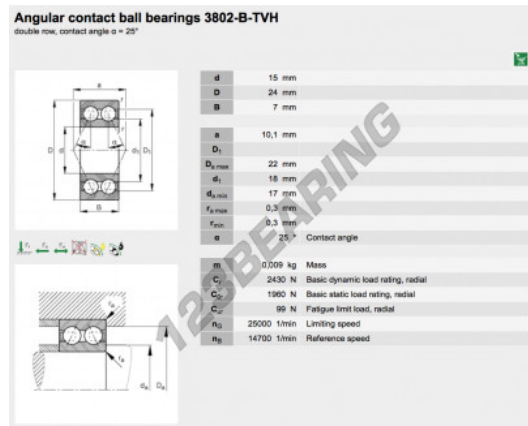

Deep groove ball bearing single row 3802-B-TVH-FAG - 3802-B-TVH-FAG

<https://www.123bearing.com/bearing-housing/deep-groove-bearing/single-row/3802-b-tvh-fag>

PRODUCT FEATURES

Brand	FAG
N° Ean13	3663952349596
Inside diameter	15 mm
Inside diameter	0.591" inch
Outside diameter	24 mm
Outside diameter	0.945" inch
Thickness	7 mm
Thickness	0.276" inch
Packaging	1