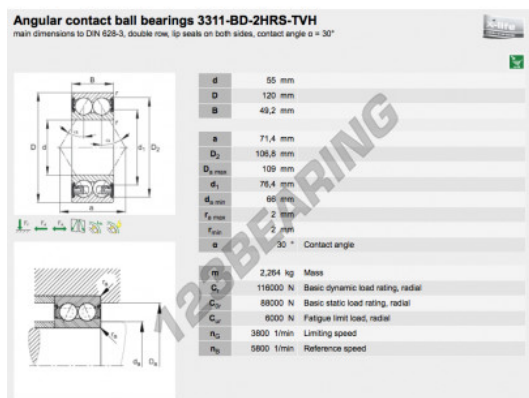

Deep groove ball bearing single row 3311-BD-2HRS-TVH-FAG - 3311-BD-2HRS-TVH-FAG

<https://www.123bearing.com/bearing-housing/deep-groove-bearing/single-row/3311-bd-2hrs-tvh-fag>

PRODUCT FEATURES

Brand	FAG
N° Ean13	3663952349282
Inside diameter	55 mm
Outside diameter	120 mm
Thickness	49.2 mm
Packaging	1