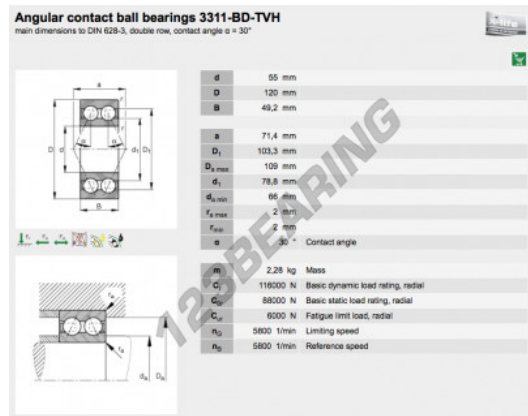

## Deep groove ball bearing single row 3311-BD-TVH-FAG - 3311-BD-TVH-FAG

<https://www.123bearing.com/bearing-housing/deep-groove-bearing/single-row/3311-bd-tvh-fag>

### PRODUCT FEATURES

Brand	FAG
N° Ean13	4012802394894
Inside diameter	55 mm
Outside diameter	120 mm
Thickness	49.2 mm
Weight	2230 g
Packaging	-

[contact@123bearing.com](mailto:contact@123bearing.com)

(646) 712 9672