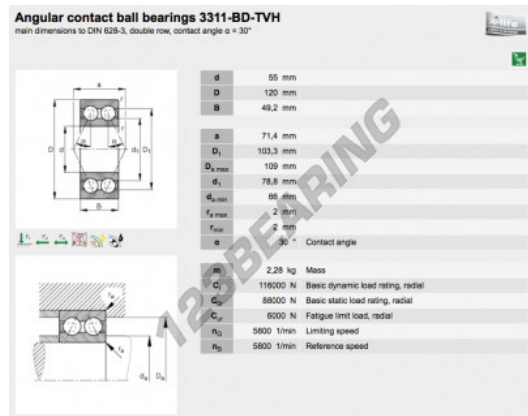

## Deep groove ball bearing single row 3311-BD-TVH-FAG - 3311-BD-TVH-FAG

<https://www.123bearing.com/bearing-housing/deep-groove-bearing/single-row/3311-bd-tvh-fag>

### PRODUCT FEATURES

Brand	FAG
N° Ean13	4012802394894
Inside diameter	55 mm
Outside diameter	120 mm
Thickness	49.2 mm
Weight	2230 g
Packaging	1

[contact@123bearing.com](mailto:contact@123bearing.com)

(646) 712 9672