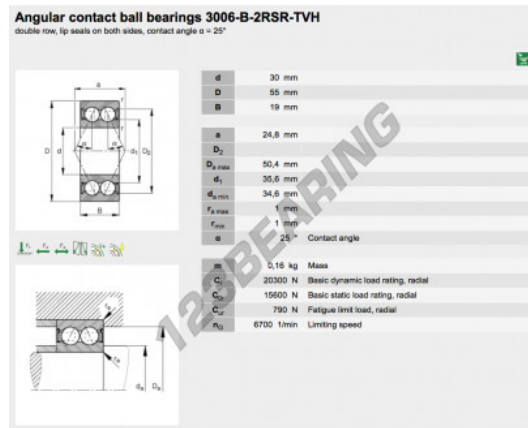

Deep groove ball bearing single row 3006-B-2RSR-TVH-FAG - 3006-B-2RSR-TVH-FAG

<https://www.123bearing.com/bearing-housing/deep-groove-bearing/single-row/3006-b-2rsr-tvh-fag>

PRODUCT FEATURES

Brand	FAG
N° Ean13	3663952348483
Inside diameter	30 mm
Sealing	Seal on both sides
Outside diameter	55 mm
Thickness	19 mm
Packaging	1