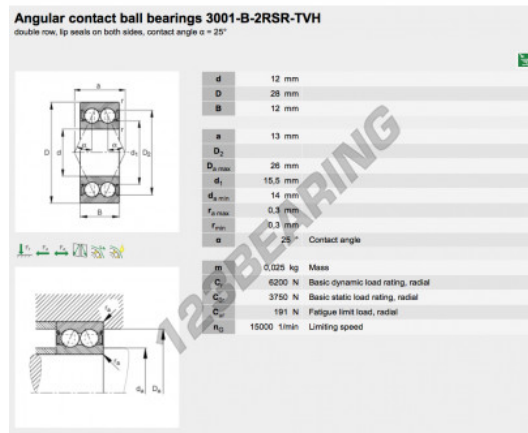

Deep groove ball bearing single row 3001-B-2RSR-TVH-FAG - 3001-B-2RSR-TVH-FAG

<https://www.123bearing.com/bearing-housing/deep-groove-bearing/single-row/3001-b-2rsr-tvh-fag>

PRODUCT FEATURES

Brand	FAG
N° Ean13	3663952348421
Inside diameter	12 mm
Inside diameter	0.472" inch
Sealing	Seal on both sides
Outside diameter	28 mm
Outside diameter	1.102" inch
Thickness	12 mm
Thickness	0.472" inch
Packaging	1