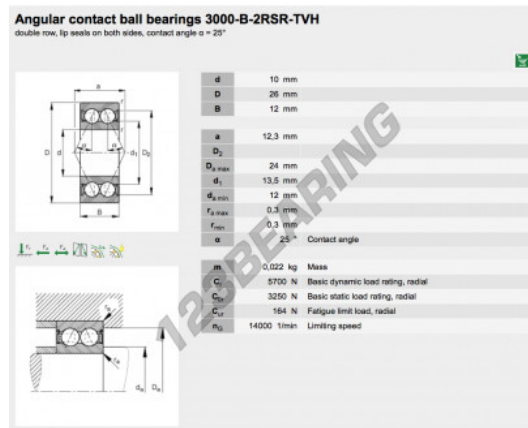

Deep groove ball bearing single row 3000-B-2RSR-TVH-FAG - 3000-B-2RSR-TVH-FAG

<https://www.123bearing.com/bearing-housing/deep-groove-bearing/single-row/3000-b-2rsr-tvh-fag>

PRODUCT FEATURES

Brand	FAG
N° Ean13	3663952348414
Inside diameter	10 mm
Sealing	Seal on both sides
Outside diameter	26 mm
Thickness	12 mm
Packaging	1