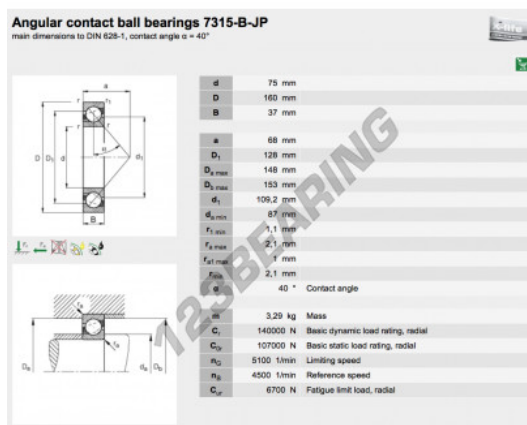

## Deep groove ball bearing single row 7315-B-JP-FAG - 7315-B-JP-FAG

<https://www.123bearing.com/bearing-housing/deep-groove-bearing/single-row/7315-b-jp-fag>

### PRODUCT FEATURES

Brand	FAG
N° Ean13	3663952348124
Inside diameter	75 mm
Outside diameter	160 mm
Thickness	37 mm
Packaging	1

[contact@123bearing.com](mailto:contact@123bearing.com)

(646) 712 9672

CRT4 de Lesquin 60 Rue Du Haut De Sainghin 59273 Fretin FRANCE