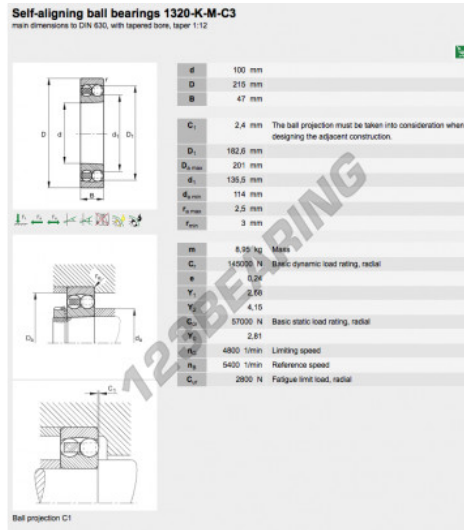

## Self aligning ball bearing 1320-K-M-C3-FAG - 1320-K-M-C3-FAG

<https://www.123bearing.com/bearing-housing/deep-groove-bearing/sefl-aligning/1320-k-m-c3-fag>

### PRODUCT FEATURES

Brand	FAG
N° Ean13	3663952346700
Inside diameter	100 mm
Inside diameter	3.937" inch
Outside diameter	215 mm
Outside diameter	8.465" inch
Thickness	110 mm
Thickness	4.331" inch
Packaging	1