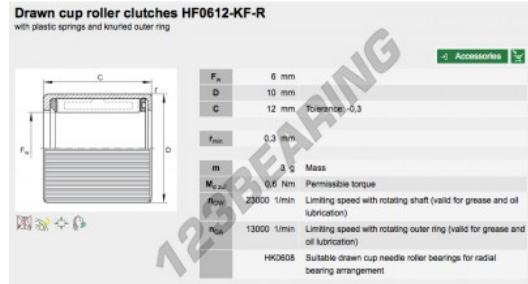

Drawn cup roller clutches HF0612-KF-R-INA - HF0612-KF-R-INA

<https://www.123bearing.com/bearing-housing/needle-roller-bearing/drawn-cup-roller-clutch/hf0612-kf-r-ina>

PRODUCT FEATURES

Brand	INA
N° Ean13	3663952345390
Inside diameter	6 mm
Outside diameter	10 mm
Thickness	12 mm
Packaging	1