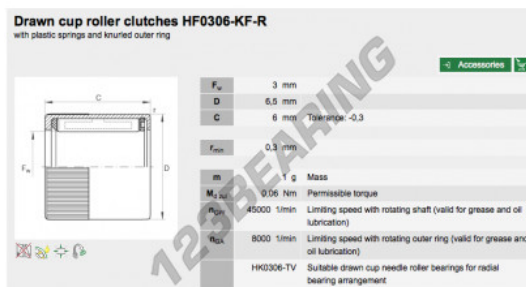

## Drawn cup roller clutches HF0306-KF-R-INA - HF0306-KF-R-INA

<https://www.123bearing.com/bearing-housing/needle-roller-bearing/drawn-cup-roller-clutch/hf0306-kf-r-ina>

### PRODUCT FEATURES

Brand	INA
N° Ean13	3663952345376
Inside diameter	3 mm
Outside diameter	6.5 mm
Thickness	6 mm
Packaging	1

[contact@123bearing.com](mailto:contact@123bearing.com)

(646) 712 9672

CRT4 de Lesquin 60 Rue Du Haut De Sainghin 59273 Fretin FRANCE