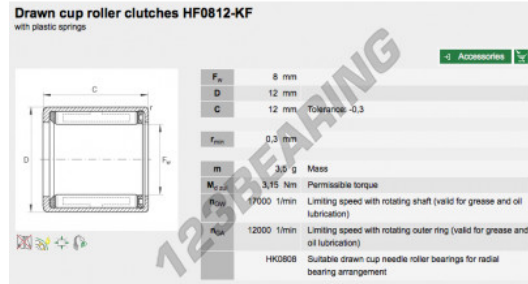

Drawn cup roller clutches HF0812-KF-INA - HF0812-KF-INA

<https://www.123bearing.com/bearing-housing/needle-roller-bearing/drawn-cup-roller-clutch/hf0812-kf-ina>

PRODUCT FEATURES

Brand	INA
N° Ean13	3663952345352
Inside diameter	8 mm
Outside diameter	12 mm
Thickness	12 mm
Packaging	1