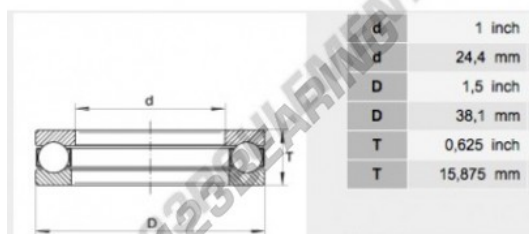

Thrust ball bearing 10Y25 - 10Y25

<https://www.123bearing.com/bearing-housing/deep-groove-bearing/thrust/10y25>

PRODUCT FEATURES

Brand	GEN
Inside diameter	24.4 mm
Outside diameter	38.1 mm
Thickness	15.875 mm
Packaging	1