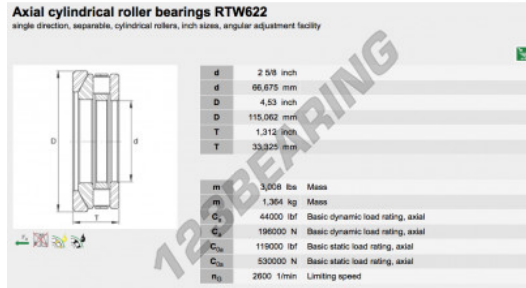

## Thrust roller bearing RTW623-INA - RTW623-INA

<https://www.123bearing.com/bearing-housing/roller-bearing/thrust/rtw623-ina>

### PRODUCT FEATURES

Brand	INA
N° Ean13	3663952343204
Inside diameter	69.85 mm
Outside diameter	118.237 mm
Thickness	33.338 mm
Packaging	1

[contact@123bearing.com](mailto:contact@123bearing.com)

(646) 712 9672