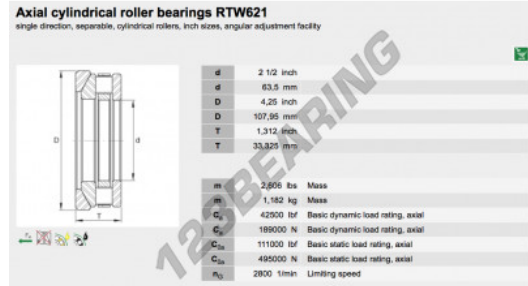

Thrust roller bearing RTW621-INA - RTW621-INA

<https://www.123bearing.com/bearing-housing/roller-bearing/thrust/rtw621-ina>

PRODUCT FEATURES

Brand	INA
N° Ean13	3663952343181
Inside diameter	63.5 mm
Outside diameter	107.95 mm
Thickness	33.325 mm
Packaging	1