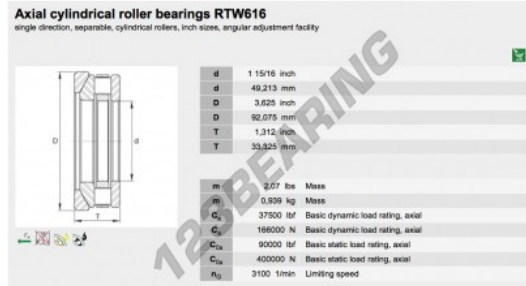

Thrust roller bearing RTW616-INA - RTW616-INA

<https://www.123bearing.com/bearing-housing/roller-bearing/thrust/rtw616-ina>

PRODUCT FEATURES

Brand	INA
N° Ean13	3663952343150
Inside diameter	49.213 mm
Outside diameter	92.075 mm
Thickness	33.325 mm
Packaging	1