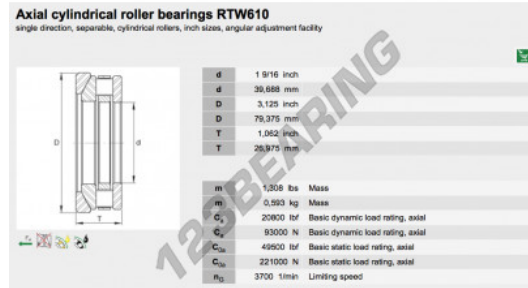

Thrust roller bearing RTW610-INA - RTW610-INA

<https://www.123bearing.com/bearing-housing/roller-bearing/thrust/rtw610-ina>

PRODUCT FEATURES

Brand	INA
N° Ean13	3663952343112
Inside diameter	39.688 mm
Outside diameter	79.375 mm
Thickness	26.975 mm
Packaging	1