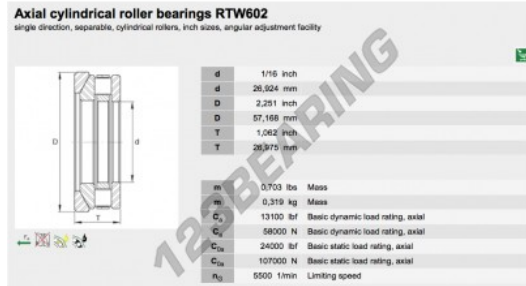

Thrust roller bearing RTW602-INA - RTW602-INA

<https://www.123bearing.com/bearing-housing/roller-bearing/thrust/rtw602-ina>

PRODUCT FEATURES

Brand	INA
N° Ean13	3663952343068
Inside diameter	26.924 mm
Outside diameter	57.168 mm
Thickness	26.975 mm
Packaging	1