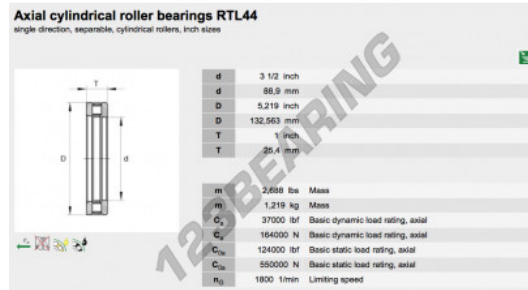

Thrust roller bearing RTL44-INA - RTL44-INA

<https://www.123bearing.com/bearing-housing/roller-bearing/thrust/rtl44-ina>

PRODUCT FEATURES

Brand	INA
N° Ean13	3663952343020
Inside diameter	88.9 mm
Outside diameter	132.563 mm
Thickness	25.4 mm
Packaging	1